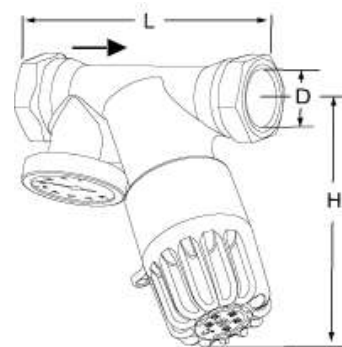

Артикулы

With thermometer

Pre-set at 50°C

DN	D	L	H*	Kv_{nom}	Kvs	EAN	Article No
15	G1/2	86	90	0,30	1,1	5902276895661	344020-10411
20	G3/4	92	90	0,30	1,1	5902276895739	344020-10508

Pre-set at 55°C

DN	D	L	H*	Kv_{nom}	Kvs	EAN	Article No
15	G1/2	86	90	0,30	1,1	5902276895647	344020-10409
20	G3/4	92	90	0,30	1,1	5902276895715	344020-10506

TA-Therm is prepared for the compression coupling **KOMBI**. See catalogue leaflet KOMBI.

Thermometer

0-100°C